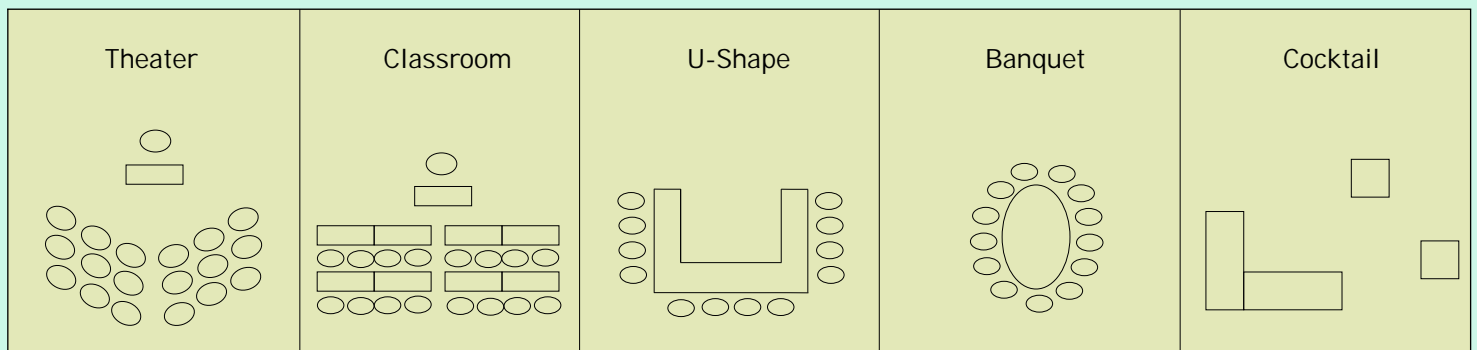

LAYOUT & CAPACITY CHART

Agung Room
7.15 m x 10.00 m
71.50 m² Area
Ceiling 2.4 m

Batur Room
7.00 m x 10.00 m
70.00 m² Area
Ceiling 2.4 m

Agung and Batur rooms
14.15 m x 10.00 m
141.50 m² Area

CAPACITIES

| NAME OF ROOM | THEATER | CLASSROOM | U-SHAPE | BANQUET | COCKTAIL |
|-----------------|---------|-----------|---------|---------|----------|
| Agung | 50 | 24 | 24 | 24 | 50 |
| Batur | 50 | 24 | 24 | 24 | 50 |
| Agung and Batur | 100 | 60 | 60 | 60 | 100 |